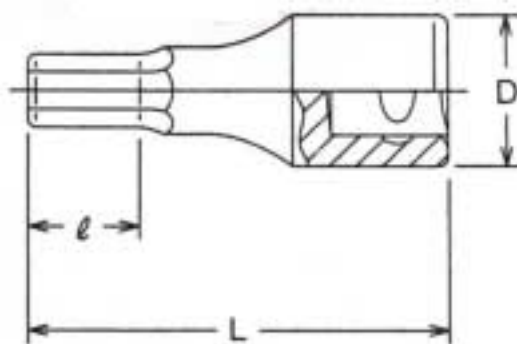

EA618BT-1~12
 (3/8"インヘクス ビットソケット)

○ 差込角 3/8"

	対辺	D	l	L	重量(g)
BT-1	1/8"	18	10	52	35
BT-2	5/32"	18	15.5	52	38
BT-3	3/16"	18	15.5	52	40
BT-4	7/32"	18	15.5	52	42
BT-5	1/4"	18	15.5	52	44
BT-6	9/32"	18	15.5	52	46
BT-7	5/16"	18.5	15.5	52	50
BT-8	11/32"	18.5	15.5	52	55
BT-9	3/8"	20	15.5	52	65
BT-10	7/16"	20	15.5	52	72
BT-11	1/2"	20	15.5	52	82
BT-12	9/16"	20	15.5	52	89

(mm)